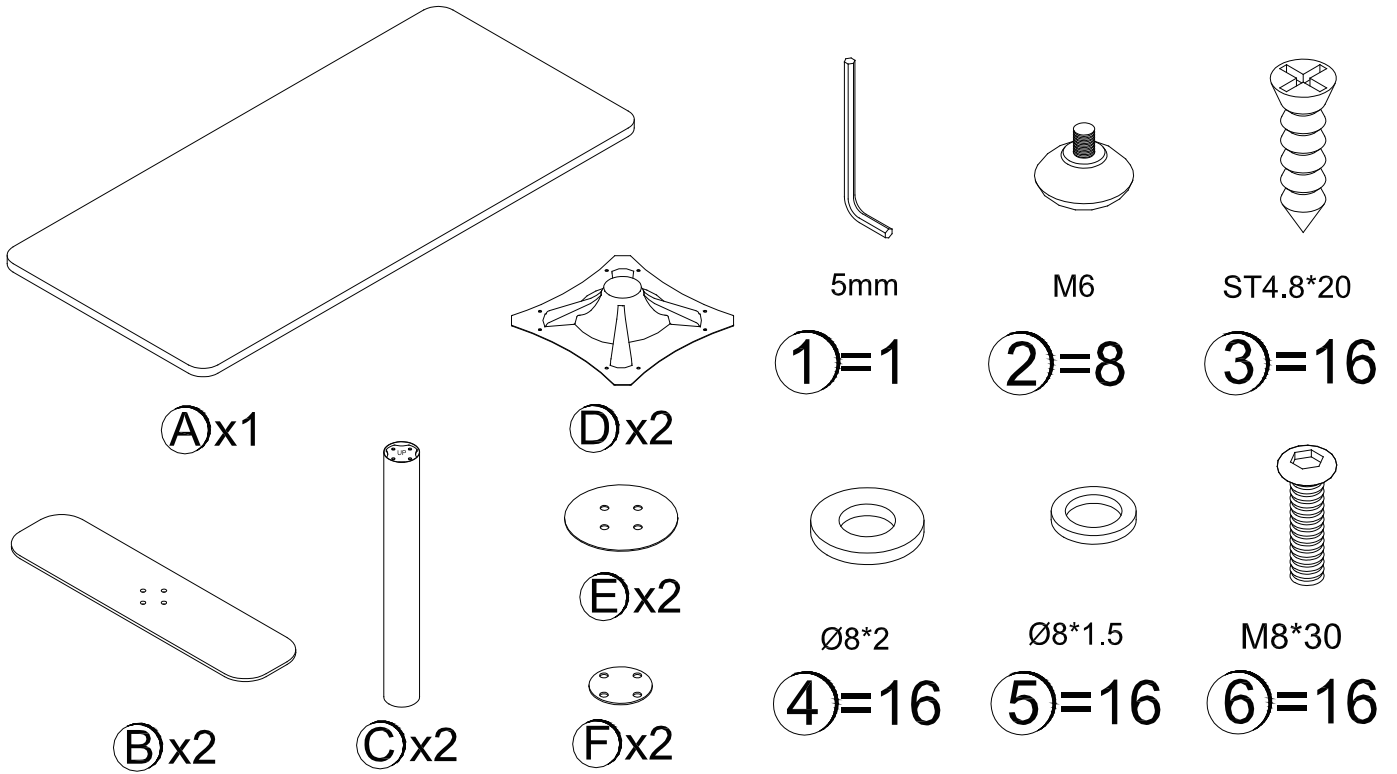

BelAir

Assemble Instructions TO-29 S(W)

PARTS:

BelAir

Assemble Instructions TO-29 S(W)

2 PCS